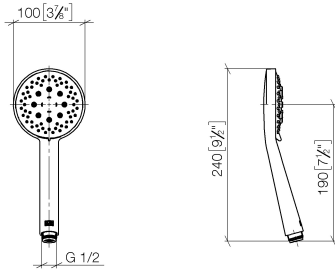

ST 050 203 2979

Fits: IMO, LISSÉ, META

- slide bar
- Pipe diameter 18 mm
- gauge 853 mm
- metal shower hose 1750mm with integrated anti-twist protection
- shower hose connector 3/8"
- Three or five settings: COMPACT RAIN, COMPACT SOFT FLOW, COMPACT AQUAPRESSURE FLOW, max. flow rate 6.8 l/min (at 3 bar)
- Function from: 6 l/min
- spray head Ø 100mm
- This product can help a building meet the requirements of Green Building Rating Systems, e.g. LEED®, BREEAM®, DGNB

WRAS_2009048. ACS_20 ACC LY 738. IAPMO_4976 (1).

ST 050 203 2979

Spare parts list

No.	Item Number	Name	Quantity used	Delivery time
1	05 17 20 726 02 90	fixing set	2	2
2	08 17 20 726 90	holder	2	2
3	09 31 11 049 90	pin	2	2
4	04 31 11 113 00 90	pin	2	2
5	08 17 97 054-00	holder	2	10
6	90 28 22 597 00-00	holder	1	10
7	12 580 970-00	Slide unit - Chrome	1	10
8	28 322 970-00	Metal shower hose 1/2" x 3/8" x 1750 mm - Chrome	1	2

Shower set - Chrome

IMO

ST 050 203 2979

Shower set - Chrome

IMO

ST 050 203 2979

Shower set - Chrome

IMO

ST 050 203 2979

ST 050 203 2979

mm [inches]

Flow rate chart

Certificates

LGA_29984.

Spare parts list

No.	Item Number	Name	Quantity used	Delivery time
1	09 23 01 039 90	sieve	1	2