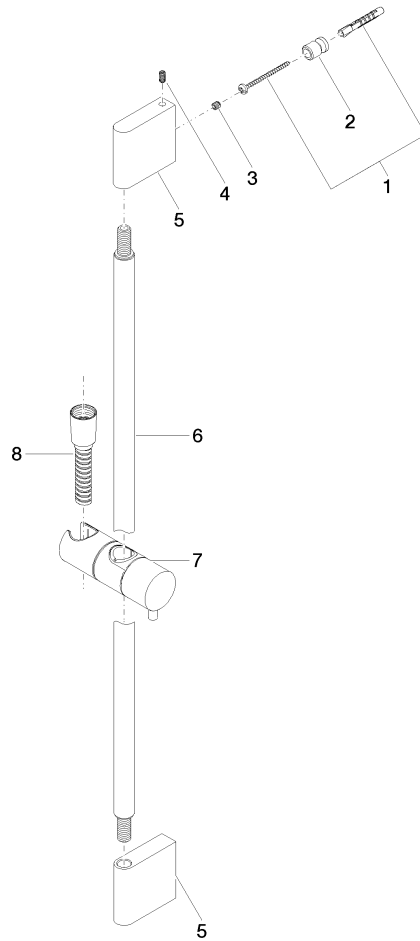

ST 050 203 2979

Fits: IMO, LISSÉ, META

- slide bar
- Pipe diameter 18 mm
- gauge 853 mm
- metal shower hose 1750mm with integrated anti-twist protection
- shower hose connector 3/8"
- Three or five settings: COMPACT RAIN, COMPACT SOFT FLOW, COMPACT AQUAPRESSURE FLOW, max. flow rate 6.8 l/min (at 3 bar)
- Function from: 6 l/min
- spray head Ø 100mm
- This product can help a building meet the requirements of Green Building Rating Systems, e.g. LEED®, BREEAM®, DGNB

ST 050 203 2979

Fits: IMO, LULU, MEM, TARA, CL.1, LISSÉ,
VAIA, META, CYO

- slide bar
- Pipe diameter 18 mm
- gauge 853 mm
- metal shower hose 1750mm with integrated anti-twist protection
- shower hose connector 3/8"

Required miscellaneous

	Hand shower - Chrome ●Max. flow rate 15 l/min (at 3 bar)	28 018 979-00
---	--	---------------

Shower set - Chrome

IMO

ST 050 203 2979

ST 050 203 2979

mm [inches]

Certificates

WRAS_2009048. ACS_20 ACC LY 738. IAPMO_4976 (1).

ST 050 203 2979

Spare parts list

No.	Item Number	Name	Quantity used	Delivery time
1	05 17 20 726 02 90	fixing set	2	2
2	08 17 20 726 90	holder	2	2
3	09 31 11 049 90	pin	2	2
4	04 31 11 113 00 90	pin	2	2
5	08 17 97 054-00	holder	2	10
6	90 28 22 597 00-00	holder	1	10
7	12 580 970-00	Slide unit - Chrome	1	10
8	28 322 970-00	Metal shower hose 1/2" x 3/8" x 1750 mm - Chrome	1	2